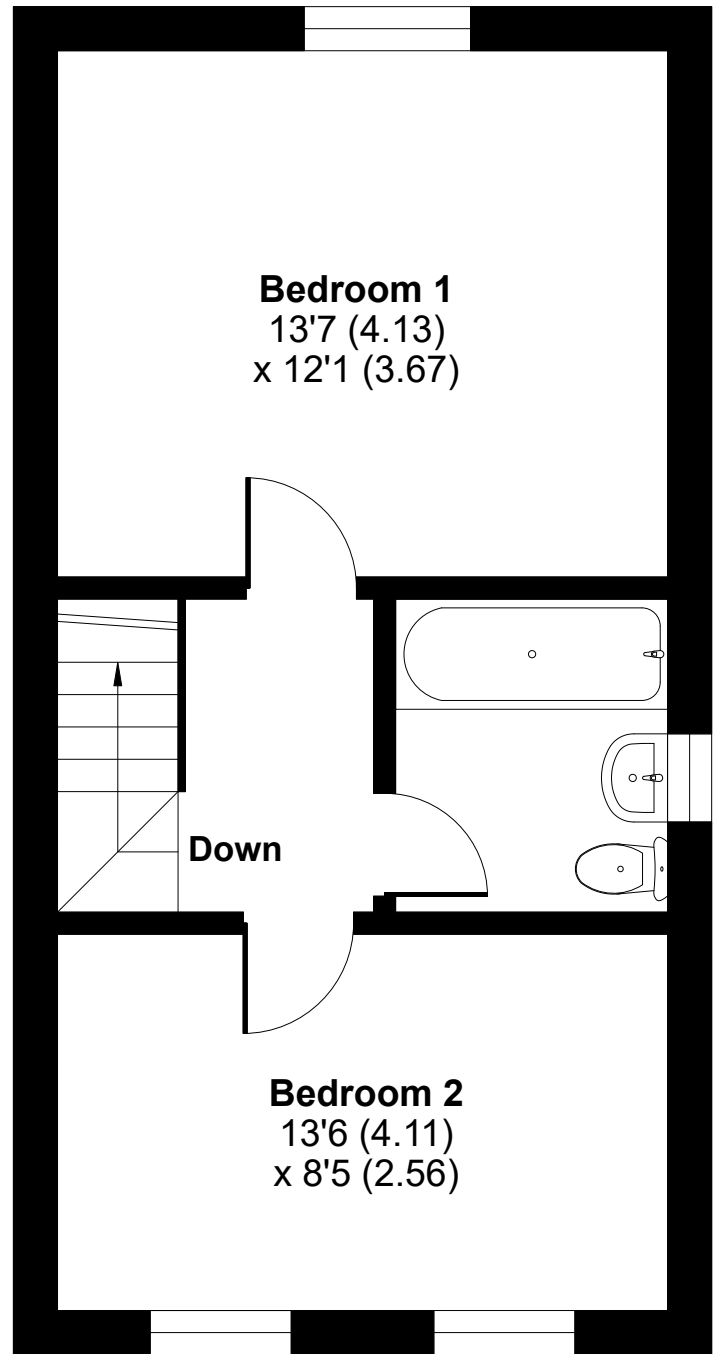

Meggitt Avenue, Coventry, CV6

Approximate Area = 766 sq ft / 71.2 sq m

For identification only - Not to scale

GROUND FLOOR

FIRST FLOOR