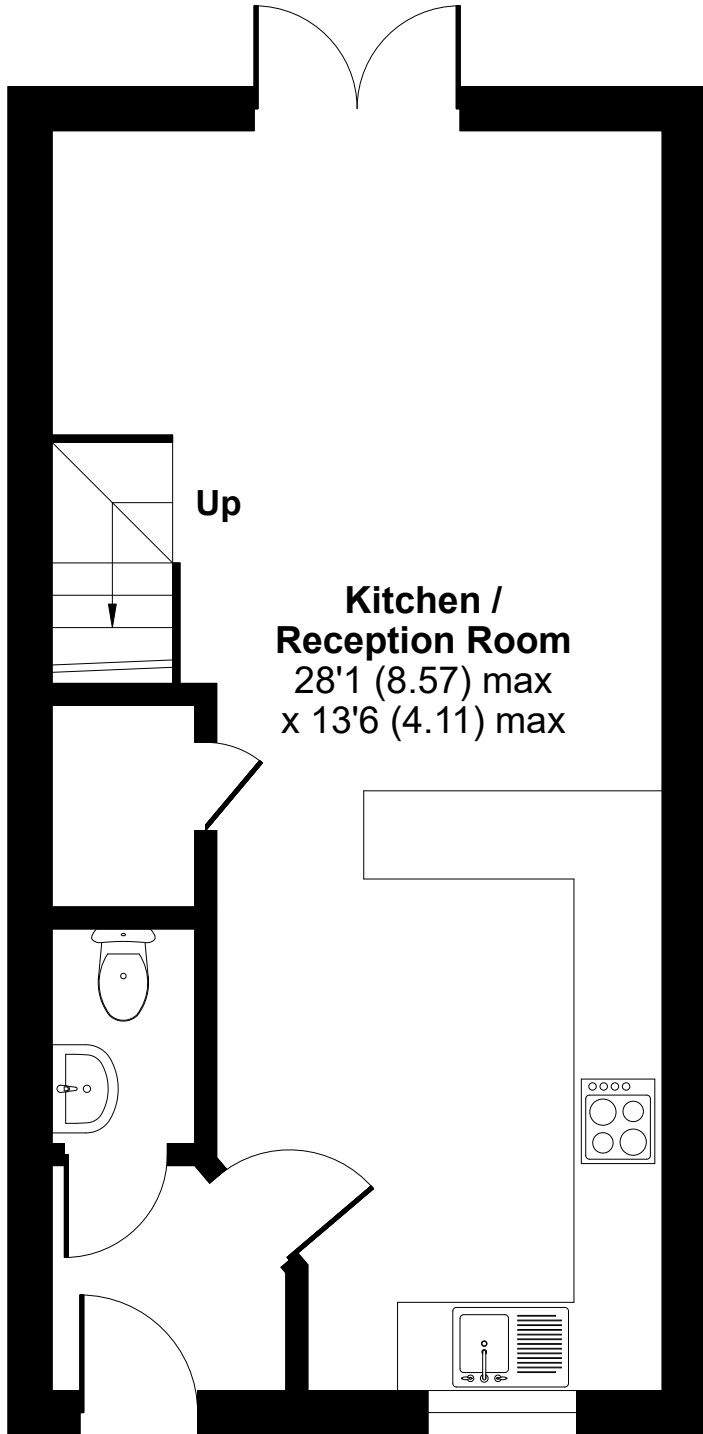

Meggitt Avenue, Coventry, CV6

Approximate Area = 766 sq ft / 71.2 sq m

For identification only - Not to scale

GROUND FLOOR

FIRST FLOOR